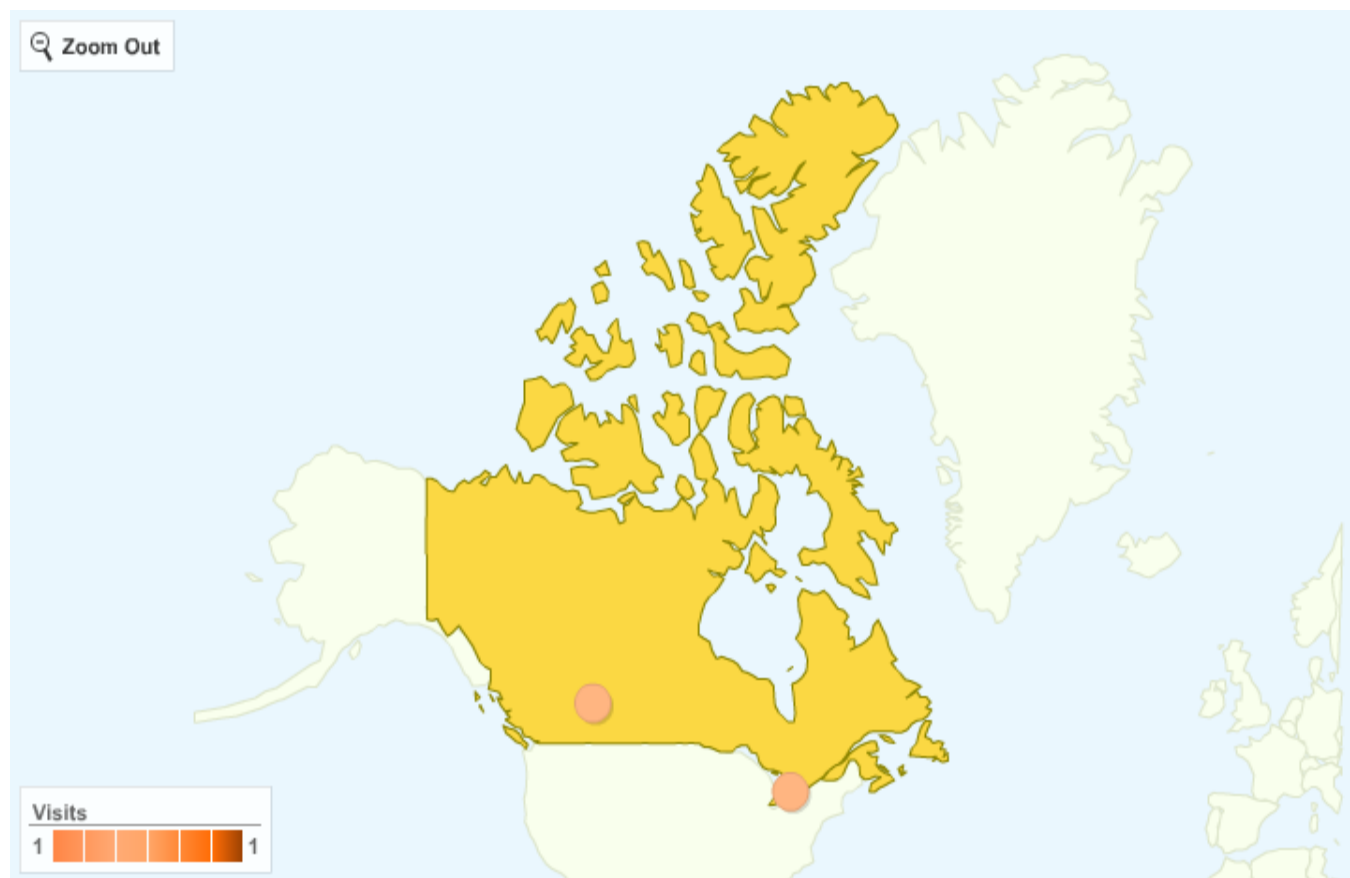

This country/territory sent 204 visits via 29 regions

Detail Level: [City](#) | [Region](#) Dimension:

Site Usage		Goal Conversion		Views:	
Visits 204 % of Site Total: 97.61%	Pages/Visit 3.93 Site Avg: 3.90 (0.69%)	Avg. Time on Site 00:02:55 Site Avg: 00:02:52 (1.44%)	% New Visits 59.80% Site Avg: 60.29% (- 0.80%)	Bounce Rate 32.84% Site Avg: 32.06% (2.45%)	

	Detail Level: <input type="text" value="Region"/>	Visits	Pages/Visit	Avg. Time on Site	% New Visits	Bounce Rate
1.	Indiana	56	5.16	00:03:59	76.79%	23.21%
2.	Tennessee	49	1.27	00:00:21	2.04%	91.84%
3.	New York	16	7.44	00:07:17	81.25%	12.50%
4.	Florida	14	2.79	00:01:23	78.57%	14.29%
5.	Ohio	11	4.00	00:02:43	90.91%	0.00%
6.	Illinois	10	3.10	00:01:44	90.00%	20.00%
7.	Colorado	6	7.17	00:06:54	33.33%	0.00%
8.	California	6	2.00	00:00:31	66.67%	16.67%
9.	Arizona	5	7.60	00:04:57	60.00%	0.00%
10.	Georgia	3	3.67	00:02:20	66.67%	0.00%
11.	Texas	3	12.00	00:11:12	100.00%	0.00%
12.	Michigan	3	4.67	00:05:18	66.67%	33.33%
13.	Utah	2	1.50	00:00:00	50.00%	50.00%
14.	Virginia	2	2.00	00:00:00	50.00%	0.00%
15.	Pennsylvania	2	2.50	00:01:11	100.00%	0.00%
16.	Oklahoma	2	2.00	00:00:00	50.00%	0.00%
17.	Missouri	2	2.00	00:00:00	100.00%	0.00%
18.	Connecticut	1	4.00	00:01:04	100.00%	0.00%
19.	Kentucky	1	2.00	00:00:12	100.00%	0.00%
20.	Kansas	1	3.00	00:01:18	100.00%	0.00%
21.	Maine	1	12.00	00:34:26	100.00%	0.00%

This country/territory sent 2 visits via 2 cities

Detail Level: [City](#) Dimension:

Site Usage	Goal Conversion	Views:		
Visits 2 % of Site Total: 0.96%	Pages/Visit 4.00 Site Avg: 3.90 (2.58%)	Avg. Time on Site 00:02:57 Site Avg: 00:02:52 (2.50%)	% New Visits 100.00% Site Avg: 60.29% (65.87%)	Bounce Rate 0.00% Site Avg: 32.06% (-) 100.00%